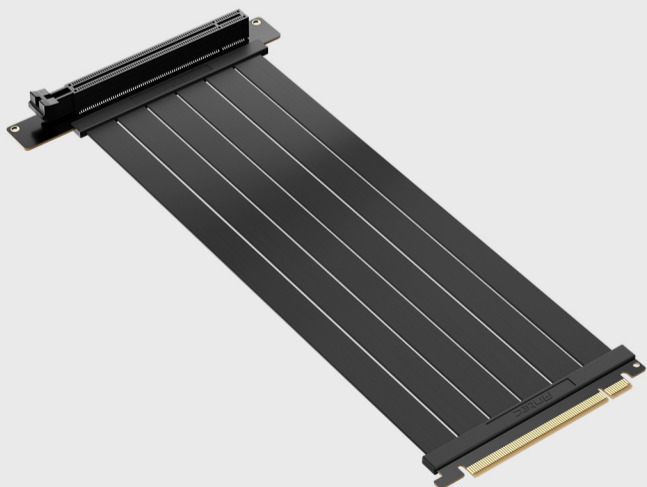

PACKAGE CONTENTS

- PCI-E 4.0 Riser Cable (200mm) X1
- Screw Bag X1

Color	Black
Model Name	AT-RCAB-BK200-PCIE4-RTX40
Warranty	1 year
UPC#	0-761345-77753-7

Color	White
Model Name	AT-RCAB-W200-PCIE4-RTX40
Warranty	1 year
UPC#	0-761345-77754-4