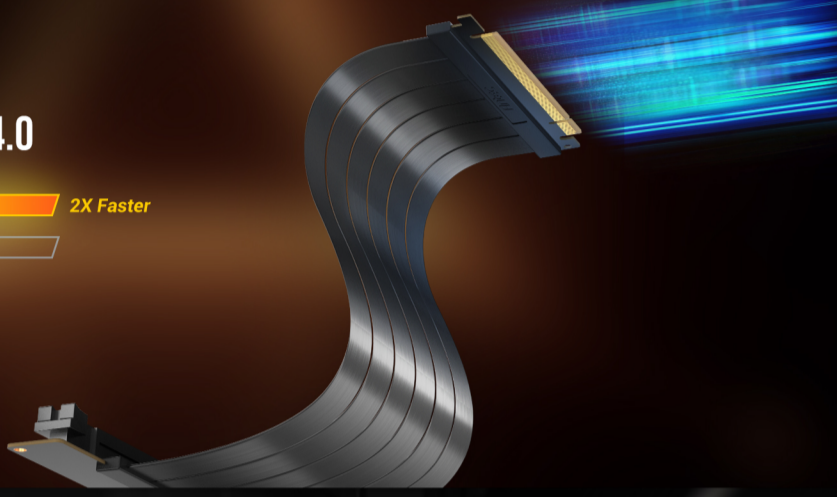

## ANTEC PCI-E 4.0 RTX 40 RISER CABLE

Showcase your appealing graphics cards by using Antec Gen4 riser cable. Compatible GPU: Up to RTX 4090

90° GRAPHICS CARD MOUNT

### SUPPORT PCIE 4.0

PCI-E 4.0 **2X Faster**

PCI-E 3.0

### COMPATIBLE WITH ALL GRAPHICS CARDS

**UP TO:**

NVIDIA GEFORCE RTX 4090  
AMD RADEON RX 7900 XT

**Ultra-Flexible Cable Sleeves**

Bendable soft material with sectional design meets a variety of installation scenarios.