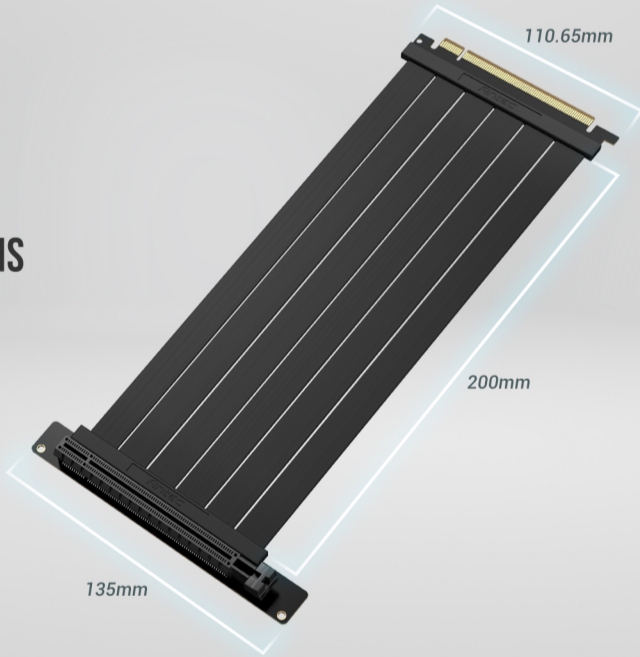

DIMENSIONS