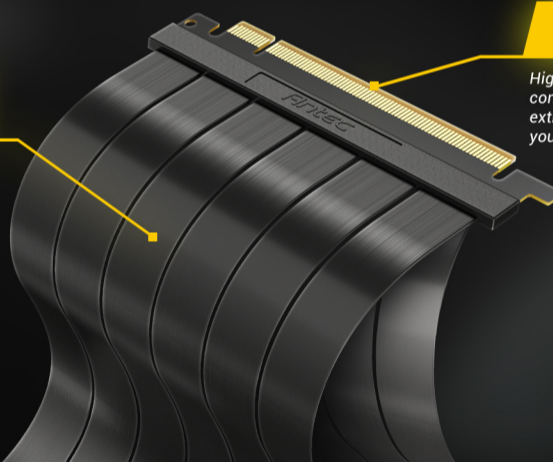

## ANTEC PCI-E 4.0 RTX 40 RISER CABLE

Showcase your appealing graphics cards by using Antec Gen4 riser cable. Compatible GPU: Up to RTX 4090

90° GRAPHICS CARD MOUNT

### COMPATIBLE WITH ALL GRAPHICS CARDS

**UP TO:**

NVIDIA GEFORCE RTX 4090  
AMD RADEON RX 7900 XT

**Ultra-Flexible Cable Sleeves**

Bendable soft material with sectional design meets a variety of installation scenarios.

**High Quality Golden Plate and Shielded PCB**

High shielding PCB and golden plate connector provide FPS lossless output with extreme and stable performance, letting you experience 2x speed from PCIe 3.0.