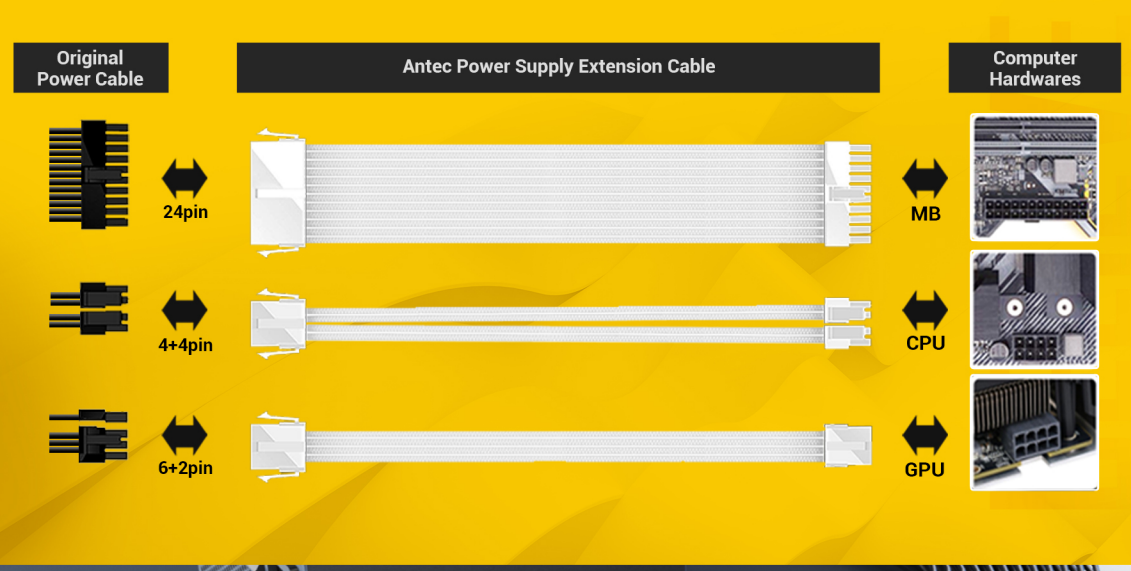

24 pin ATX **x1**

4+4 pin EPS **x2**

6+2 pin PCI-e **x3**

SHAPING

Simple and straightforward to form to required shape and position.

ONLY FOR EXTENSION

The extension cable kit cannot replace the original wire. It only has the effect of extension.

Color	Black
Model Name	AT-ECAB-BK300-C2P3-BK
Warranty	1 year
UPC#	0-761345-77698-1

Color	Black/Blue
Model Name	AT-ECAB-BK300-C2P3-BK/BU
Warranty	1 year
UPC#	0-761345-77716-2

Length	300 mm
Contents	24pin x 1pc 4+4pin x 2pc 6+2pin x 3pcs