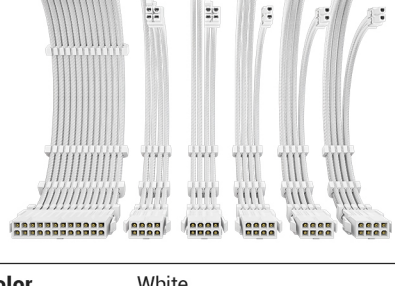

Color	White
Model Name	AT-ECAB-W300-C2P3-W
Warranty	1 year
UPC#	0-761345-77697-4