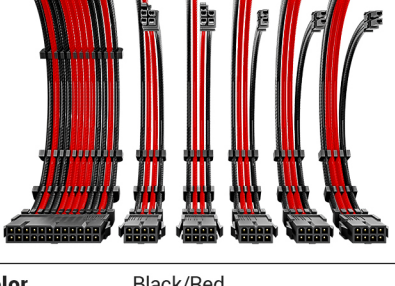

24 pin ATX **x1**

4+4 pin EPS **x2**

6+2 pin PCI-e **x3**

SHAPING

Simple and straightforward to form to required shape and position.

ONLY FOR EXTENSION

The extension cable kit cannot replace the original wire. It only has the effect of extension.

CLEANLY ROUTE & ORGANIZE

REFINE YOUR PC BUILD

Color	White
Model Name	AT-ECAB-W300-C2P3-W
Warranty	1 year
UPC#	0-761345-77697-4

Color	Black/Red
Model Name	AT-ECAB-BK300-C2P3-BK/R
Warranty	1 year
UPC#	0-761345-77717-9

Color	Black
Model Name	AT-ECAB-BK300-C2P3-BK
Warranty	1 year
UPC#	0-761345-77698-1

Color	Black/Blue
Model Name	AT-ECAB-BK300-C2P3-BK/BU
Warranty	1 year
UPC#	0-761345-77716-2

Length	300 mm
Contents	24pin x 1pc 4+4pin x 2pc 6+2pin x 3pcs