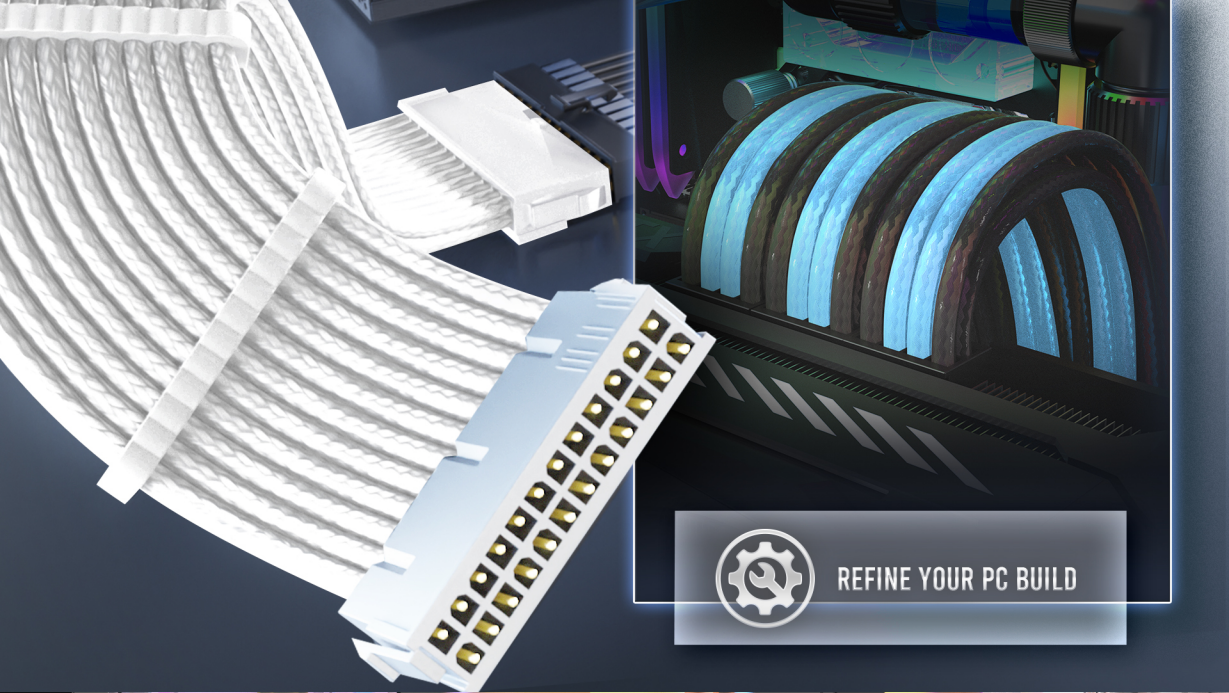

CLEANLY ROUTE & ORGANIZE

REFINE YOUR PC BUILD

Color	White
Model Name	AT-ECAB-W300-C2P3-W
Warranty	1 year
UPC#	0-761345-77697-4

Color	Black/Red
Model Name	AT-ECAB-BK300-C2P3-BK/R
Warranty	1 year
UPC#	0-761345-77717-9

Color	Black
Model Name	AT-ECAB-BK300-C2P3-BK
Warranty	1 year
UPC#	0-761345-77698-1

Color	Black/Blue
Model Name	AT-ECAB-BK300-C2P3-BK/BU
Warranty	1 year
UPC#	0-761345-77716-2

Length	300 mm
Contents	24pin x 1pc 4+4pin x 2pc 6+2pin x 3pcs