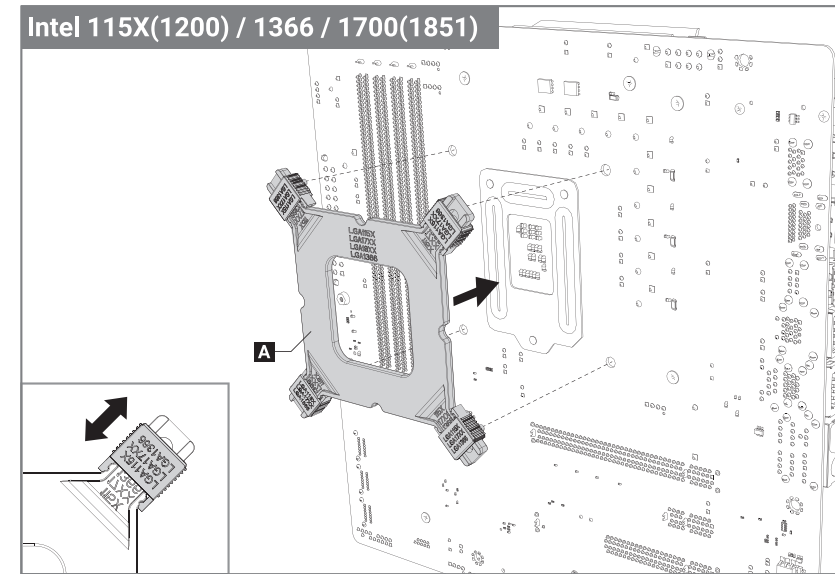

LUNA 360 ARGB

MANUAL

ACCESSORIES

A Intel Backplate x1	B Intel Backplate x2	C AMD Backplate x2	D Intel Pump Screw x4
E Intel 115X/1200/1366/ 1700/1851 Screw x4	F Intel 20XX Screw x4	G AMD Screw x4	H Fan Screw x12
I Radiator Screw x12	J Intel Backplate EVA Double-sided Tape x1	K x1	L x1
M x3	N x1		

INTEL PLATFORM INSTALLATION