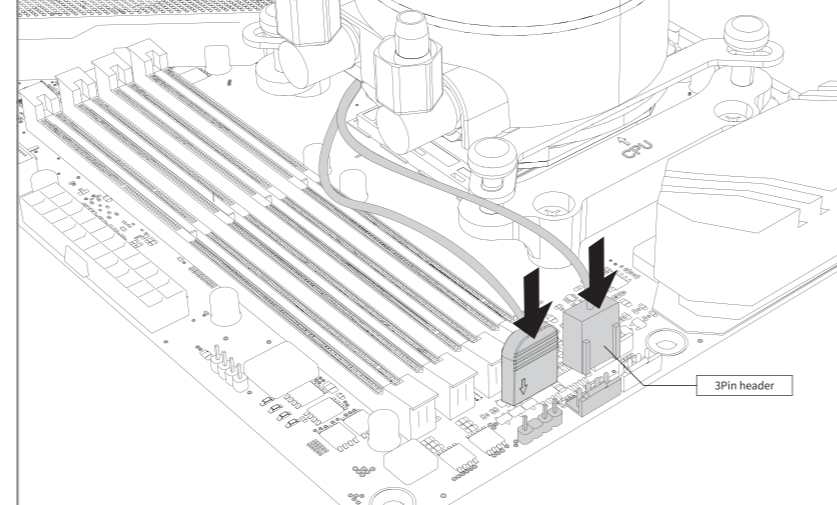

LUNA 360 ARGB

MANUAL

ACCESSORIES

A  Intel Backplate x1	B  Intel Backplate x2	C  AMD Backplate x2	D  Intel Pump Screw x4
E  Intel 115X/1200/1366/ 1700/1851 Screw x4	F  Intel 20XX Screw x4	G  AMD Screw x4	H  Fan Screw x12
I  Radiator Screw x12	J  Intel Backplate EVA Double-sided Tape x1	K  x1	L  x1
M  x3	N  x1		

INTEL PLATFORM INSTALLATION

AMD PLATFORM INSTALLATION

AMD AM3 / AM4 / AM5

AMD AM3 / AM4 / AM5

INSTALL THE PUMPHEAD & FAN

Install the Pumphead

Connect the Fan

RADIATOR INSTALLATION