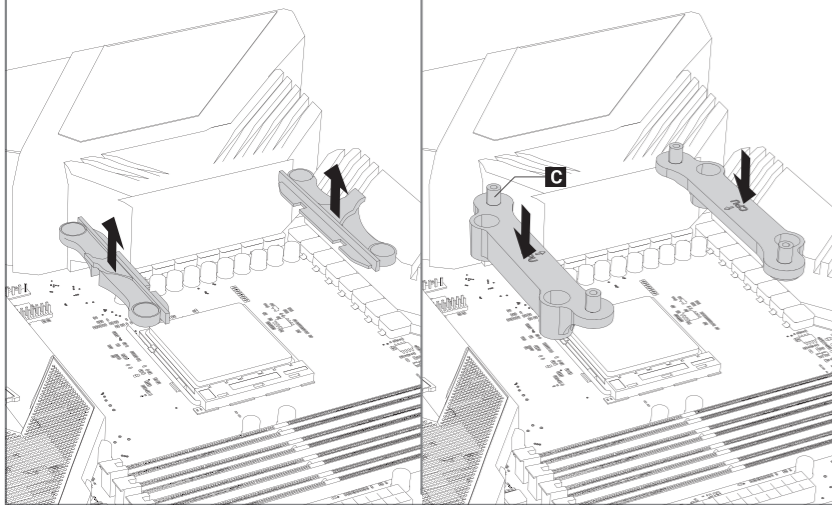

LUNA 360 ARGB

MANUAL

ACCESSORIES

A  Intel Backplate x1	B  Intel Backplate x2	C  AMD Backplate x2	D  Intel Pump Screw x4
E  Intel 115X/1200/1366/ 1700/1851 Screw x4	F  Intel 20XX Screw x4	G  AMD Screw x4	H  Fan Screw x12
I  Radiator Screw x12	J  Intel Backplate EVA Double-sided Tape x1	K  x1	L  x1
M  x3	N  x1		

INTEL PLATFORM INSTALLATION

AMD PLATFORM INSTALLATION

AMD AM3 / AM4 / AM5

AMD AM3 / AM4 / AM5

INSTALL THE PUMPHEAD & FAN

Install the Pumphead

Connect the Fan

RADIATOR INSTALLATION