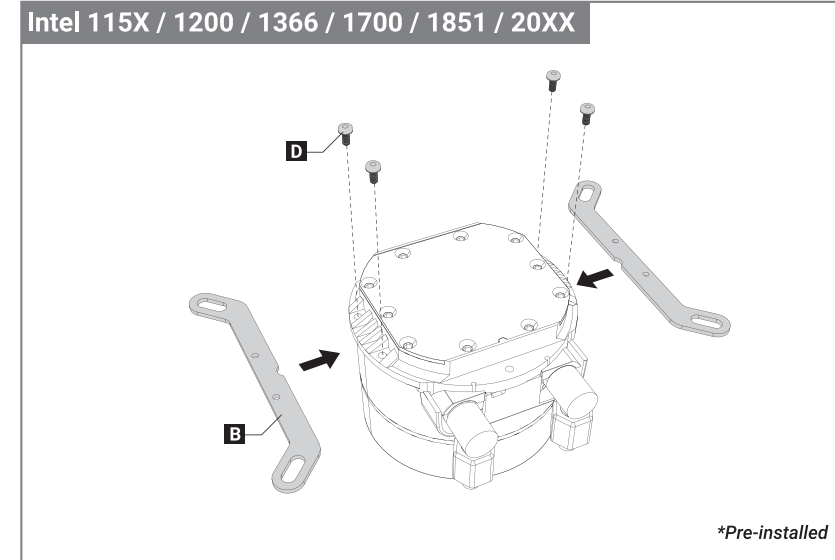

LUNA 360 ARGB

MANUAL

ACCESSORIES

A Intel Backplate x1	B Intel Backplate x2	C AMD Backplate x2	D Intel Pump Screw x4
E Intel 115X/1200/1366/ 1700/1851 Screw x4	F Intel 20XX Screw x4	G AMD Screw x4	H Fan Screw x12
I Radiator Screw x12	J Intel Backplate EVA Double-sided Tape x1	K x1	L x1
M x3	N x1		

INTEL PLATFORM INSTALLATION