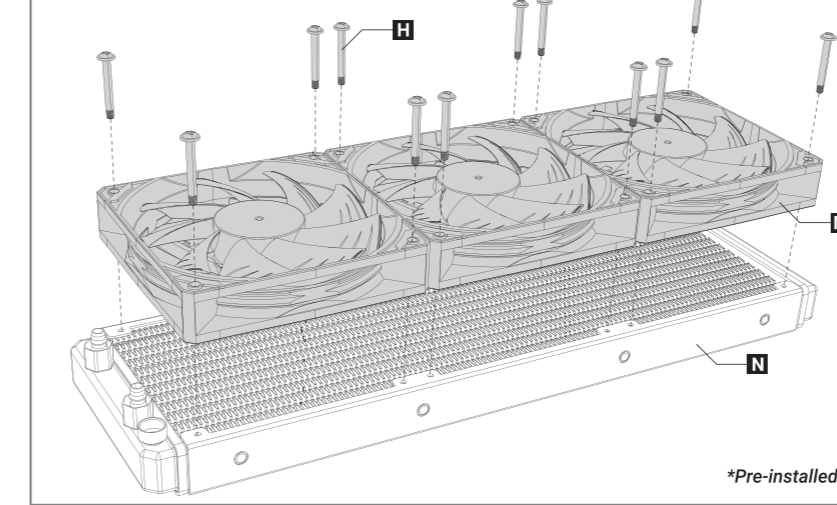

RADIATOR INSTALLATION

Fan Installation

Radiator Installation