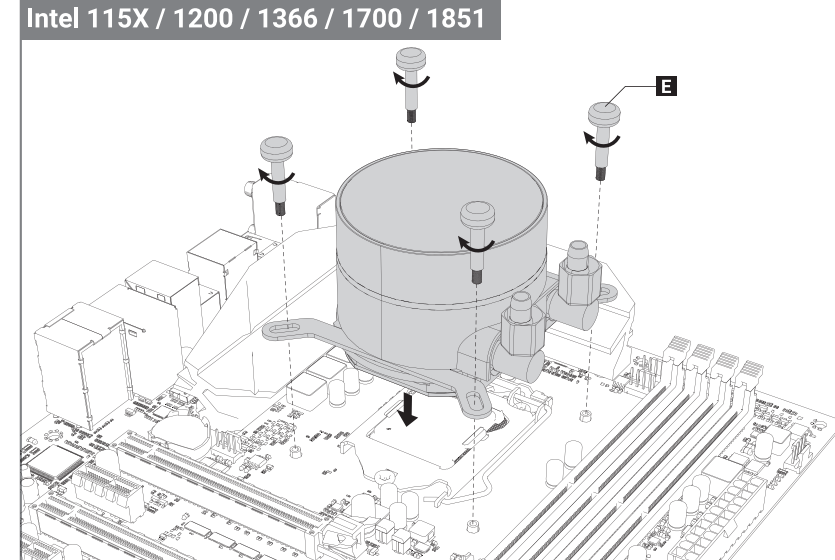

LUNA 360 ARGB

MANUAL

ACCESSORIES

A  Intel Backplate x1	B  Intel Backplate x2	C  AMD Backplate x2	D  Intel Pump Screw x4
E  Intel 115X/1200/1366/ 1700/1851 Screw x4	F  Intel 20XX Screw x4	G  AMD Screw x4	H  Fan Screw x12
I  Radiator Screw x12	J  Intel Backplate EVA Double-sided Tape x1	K  x1	L  x1
M  x3	N  x1		

INTEL PLATFORM INSTALLATION

AMD PLATFORM INSTALLATION

AMD AM3 / AM4 / AM5

AMD AM3 / AM4 / AM5

INSTALL THE PUMPHEAD & FAN

Install the Pumphead

Connect the Fan

RADIATOR INSTALLATION