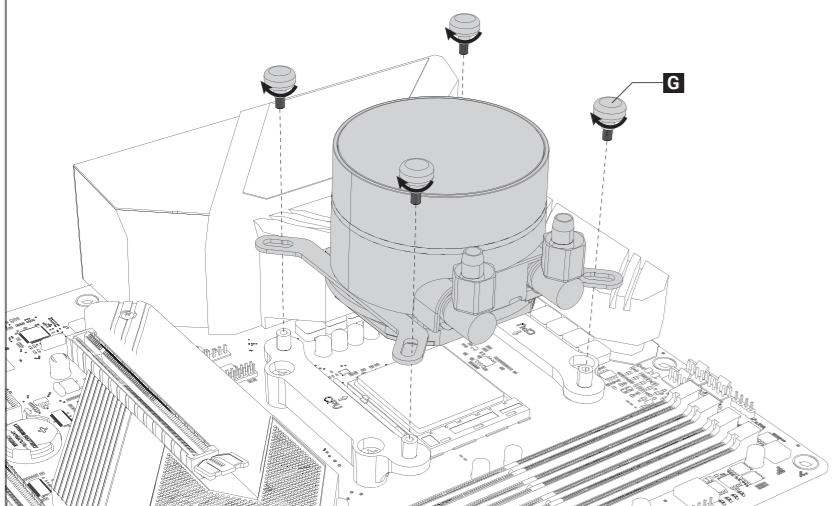

LUNA 360 ARGB

MANUAL

ACCESSORIES

A  Intel Backplate x1	B  Intel Backplate x2	C  AMD Backplate x2	D  Intel Pump Screw x4
E  Intel 115X/1200/1366/ 1700/1851 Screw x4	F  Intel 20XX Screw x4	G  AMD Screw x4	H  Fan Screw x12
I  Radiator Screw x12	J  Intel Backplate EVA Double-sided Tape x1	K  x1	L  x1
M  x3	N  x1		

INTEL PLATFORM INSTALLATION

AMD PLATFORM INSTALLATION

AMD AM3 / AM4 / AM5

AMD AM3 / AM4 / AM5

INSTALL THE PUMPHEAD & FAN

Install the Pumphead

Connect the Fan

RADIATOR INSTALLATION