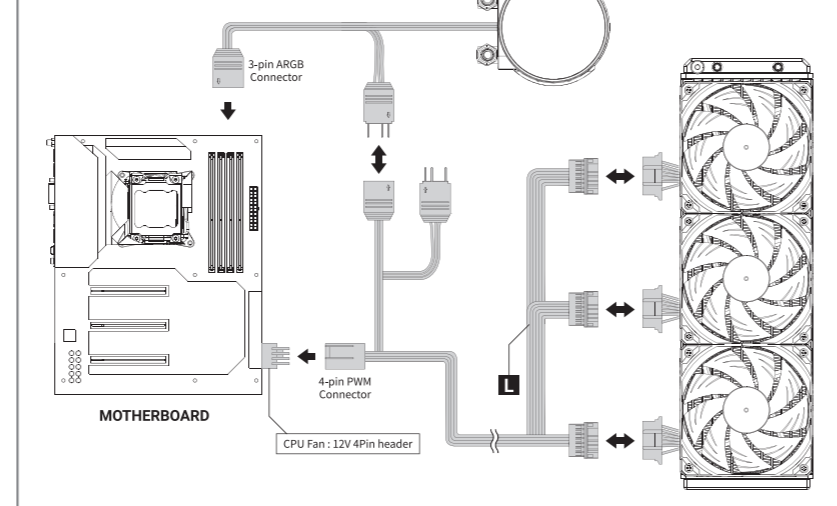

LUNA 360 ARGB

MANUAL

ACCESSORIES

A  Intel Backplate x1	B  Intel Backplate x2	C  AMD Backplate x2	D  Intel Pump Screw x4
E  Intel 115X/1200/1366/ 1700/1851 Screw x4	F  Intel 20XX Screw x4	G  AMD Screw x4	H  Fan Screw x12
I  Radiator Screw x12	J  Intel Backplate EVA Double-sided Tape x1	K  x1	L  x1
M  x3	N  x1		

INTEL PLATFORM INSTALLATION

AMD PLATFORM INSTALLATION

AMD AM3 / AM4 / AM5

AMD AM3 / AM4 / AM5

INSTALL THE PUMPHEAD & FAN

Install the Pumphead

Connect the Fan

RADIATOR INSTALLATION