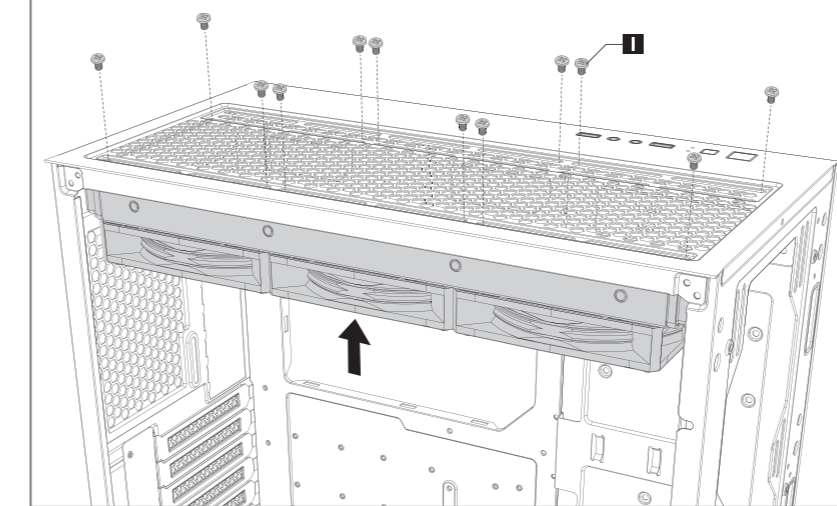

Antec

BELIEVE IT

www.Antec.com

All rights reserved. Specifications are subject to change without prior notice. Actual products and accessories may differ from illustrations. Omissions and printing errors excepted. Content of delivery might differ in different countries or areas. Some trademarks may be claimed as the property of others.

V2.2

©1986 – 2025 Antec Inc. All rights reserved.