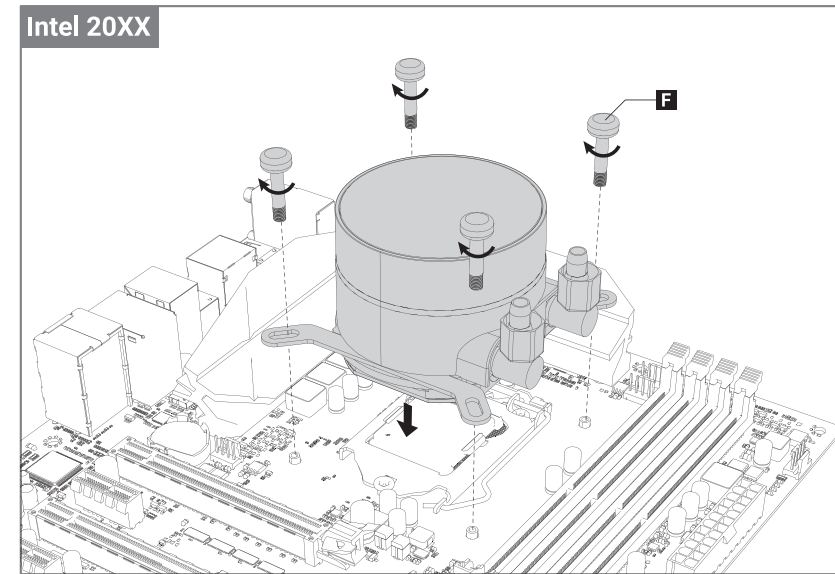

LUNA 360 ARGB

MANUAL

ACCESSORIES

A  Intel Backplate x1	B  Intel Backplate x2	C  AMD Backplate x2	D  Intel Pump Screw x4
E  Intel 115X/1200/1366/ 1700/1851 Screw x4	F  Intel 20XX Screw x4	G  AMD Screw x4	H  Fan Screw x12
I  Radiator Screw x12	J  Intel Backplate EVA Double-sided Tape x1	K  x1	L  x1
M  x3	N  x1		

INTEL PLATFORM INSTALLATION

AMD PLATFORM INSTALLATION

AMD AM3 / AM4 / AM5

AMD AM3 / AM4 / AM5

INSTALL THE PUMPHEAD & FAN

Install the Pumphead

Connect the Fan

RADIATOR INSTALLATION